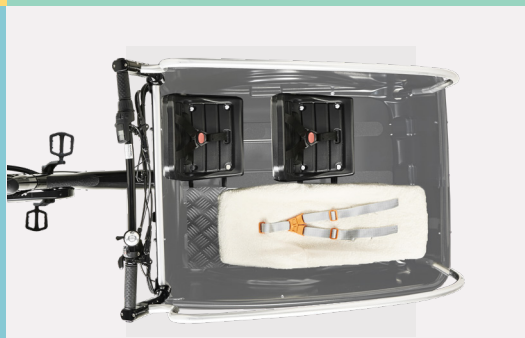

Item no: 39285 + 39290 + 33356